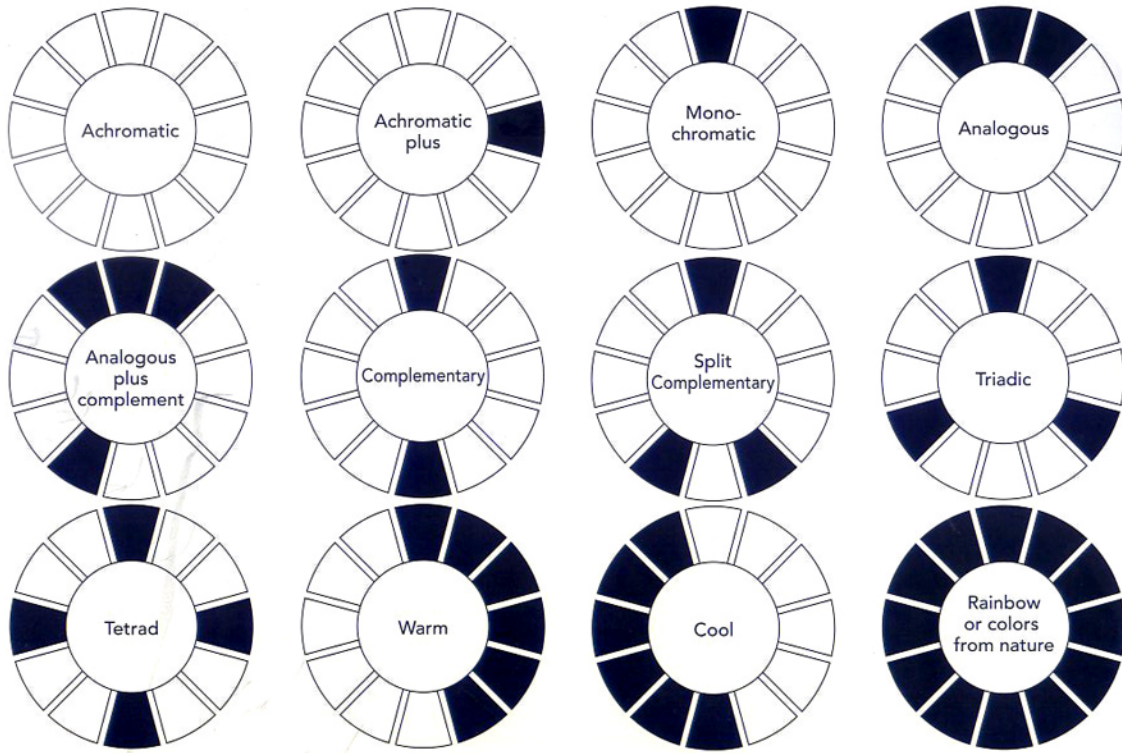

# Color Schemes\*

\*from Design Explorations for the Creative Quilter by Katie Pasquini Masopust

monochromatic

Analagous

analagous plus complement

complementary

split complementary

triads